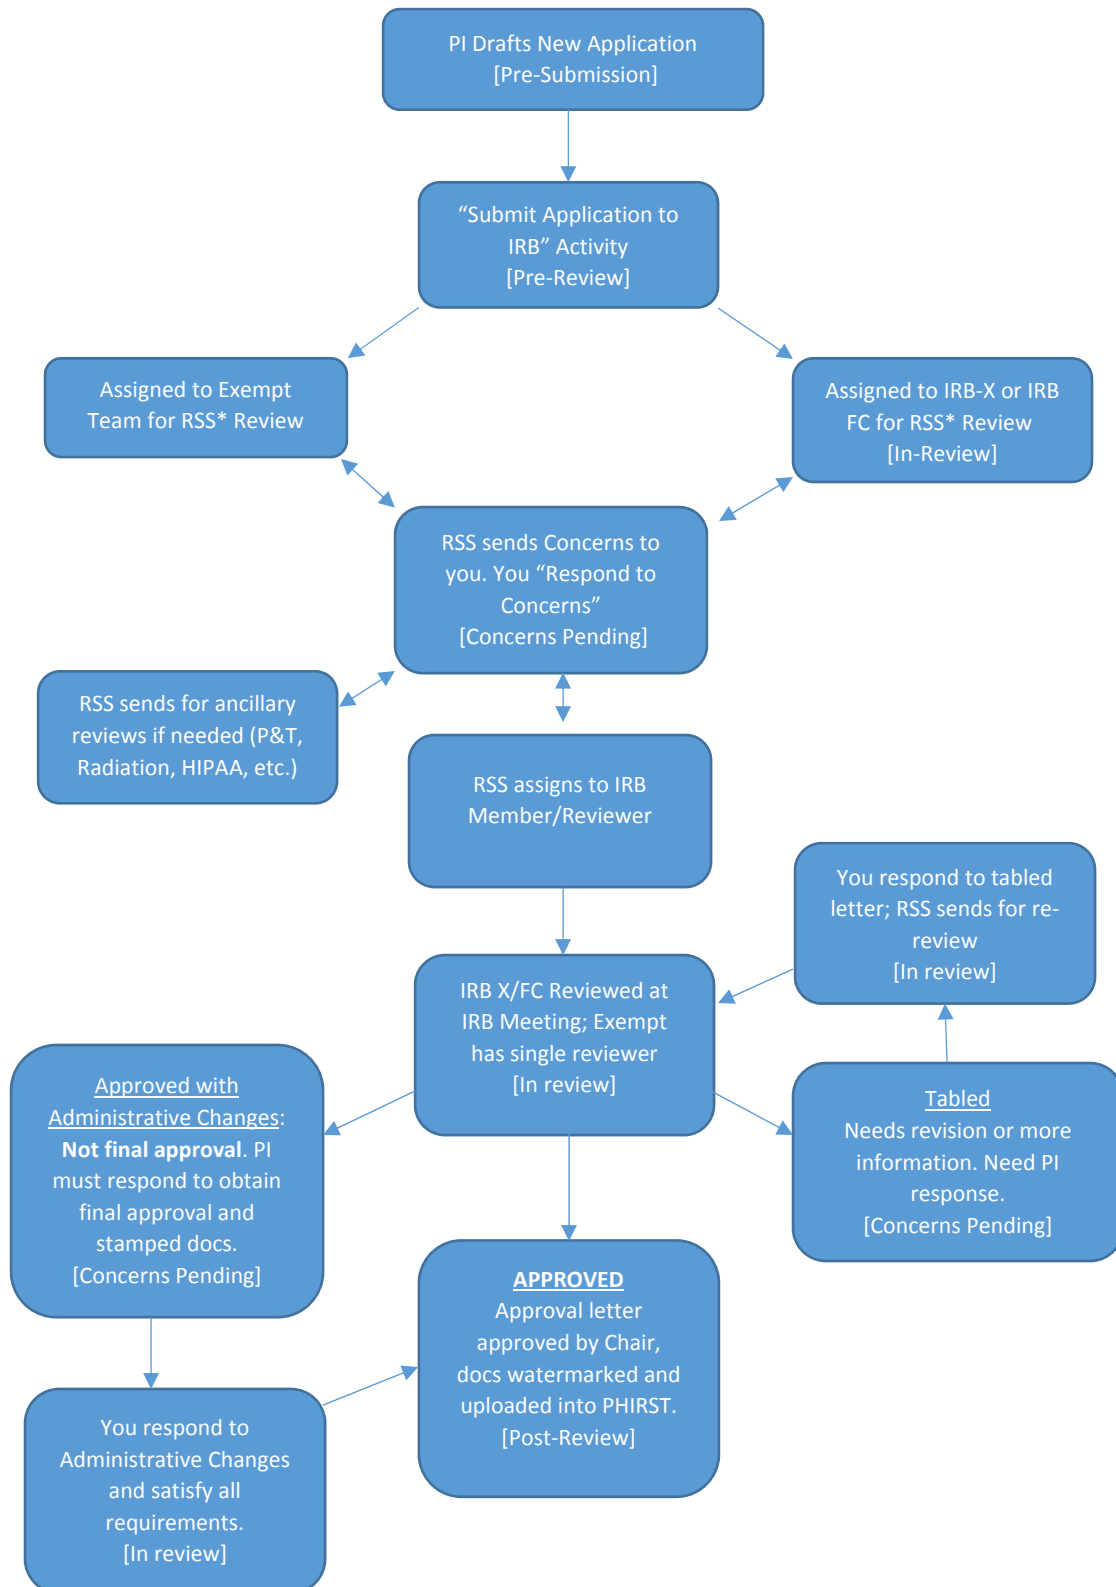

WHAT HAPPENS TO YOUR PHIRST SUBMISSION?

Information inside brackets indicates a PHIRST system “state” and reflects progress through system. You’ll see the current state displayed in upper left corner of study workspace.

*Research Subjects Specialist on IRB staff who shepherds submission through the process.